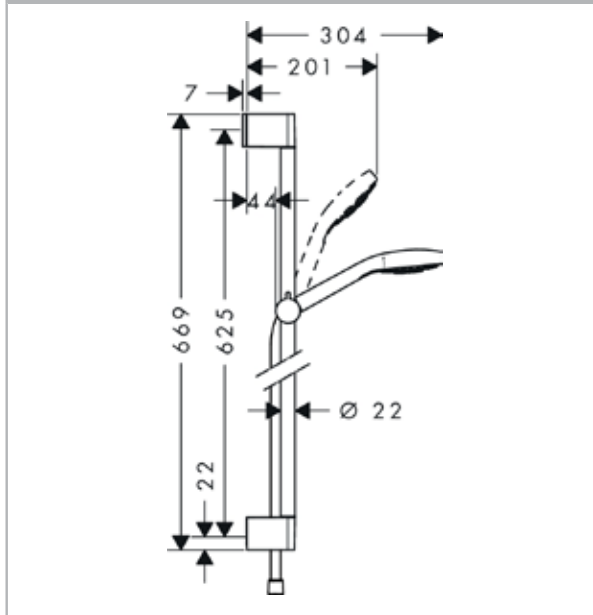

Croma Select E

Croma Select E 1jet EcoSmart 9 l/min shower set 0.65 m

Surfaces: **white/chrome** Article Number: **26585400**

Description

product features

- spray type: Rain
- convenient diversion via Select button
- pivot connectors prevent hose from tangling
- 90° position adjustable slider, pivots left and right, up and down
- maximum flow rate (at 0.3 MPa): 9 l/min
- chrome-plated wall supports of plastic

consists of

- Isiflex shower hose 1.60 m (#28276XXX)
- Unica'Croma wall bar 0.65 m (#26503XXX)
- Croma Select E 1jet hand shower EcoSmart 9 l/min (#26815XXX)

Optional Accessoires

- Wall bar spacer (#97450XXX)

Article Details

Price excl. VAT

75,00 £

Technology

Product image

Scale drawing

Croma Select E

Croma Select E 1jet EcoSmart 9 l/min shower set 0.65 m

Surfaces: **white/chrome** Article Number: **26585400**

Flowchart

The consumption was measured in combination with the appropriate fittings (thermostat/mixer/in-wall valve) to reflect actual application in practice.