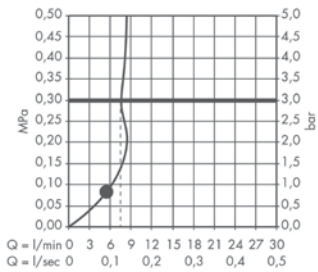

Croma Select E

Croma Select E 1jet EcoSmart 9 l/min shower set 0.65 m

Surfaces: **white/chrome** Article Number: **26585400**

Description

product features

- spray type: Rain
- convenient diversion via Select button
- pivot connectors prevent hose from tangling
- 90° position adjustable slider, pivots left and right, up and down
- maximum flow rate (at 0.3 MPa): 9 l/min
- chrome-plated wall supports of plastic

Article Details

Price excl. VAT

75,00 £

Technology

Product image

Scale drawing

Croma Select E

Croma Select E 1jet EcoSmart 9 l/min shower set 0.65 m

Surfaces: **white/chrome** Article Number: **26585400**

Flowchart

The consumption was measured in combination with the appropriate fittings (thermostat/mixer/in-wall valve) to reflect actual application in practice.